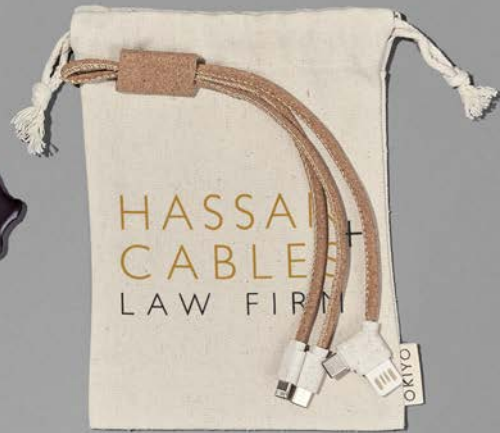

okiyo denki stylus
ball pen

okiyo soshin cork 3-in-1
charging cable