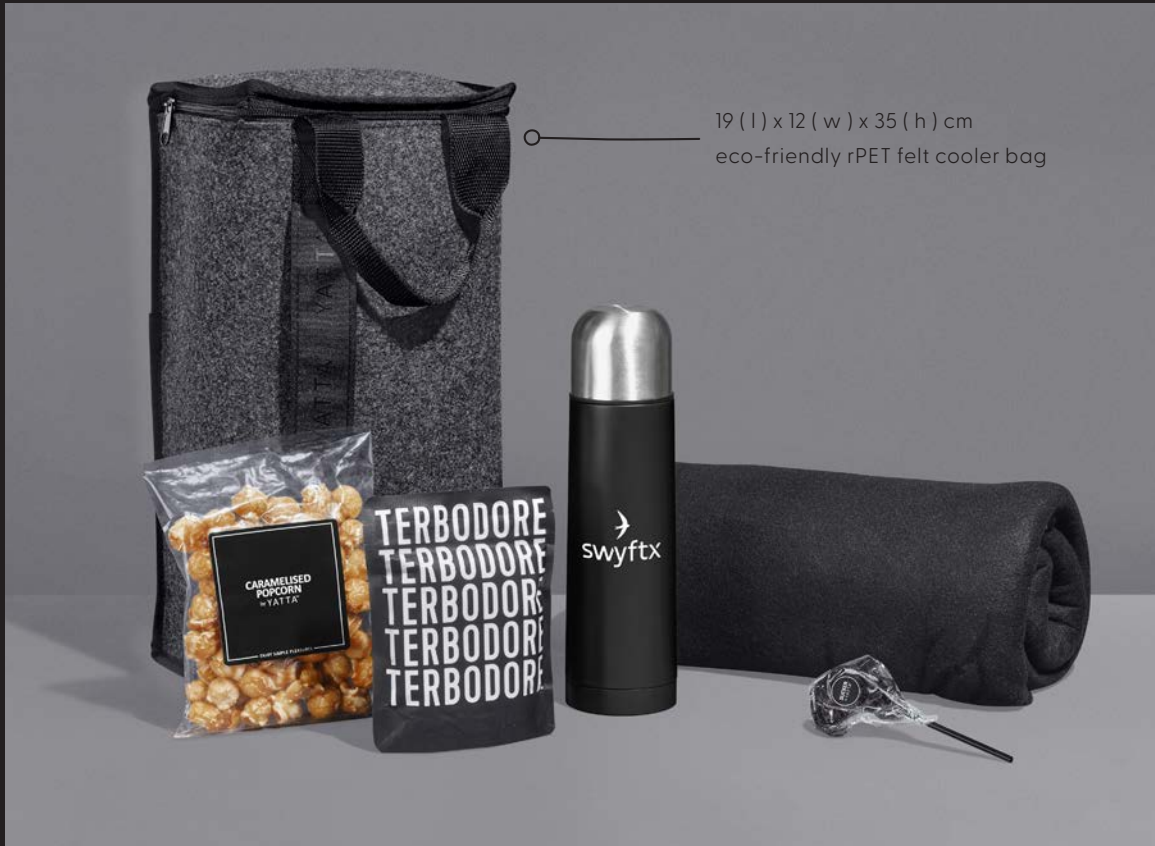

GH-YT-68-B

CHARMING CUDDLE HAMPER

19 (l) x 12 (w) x 35 (h) cm
eco-friendly rPET felt cooler bag

Embrace the winter chill with the Charming Cuddle hamper. Whether one is curling up at home or heading out for a winter outing, this hamper combines warmth, comfort, and everyday charm.