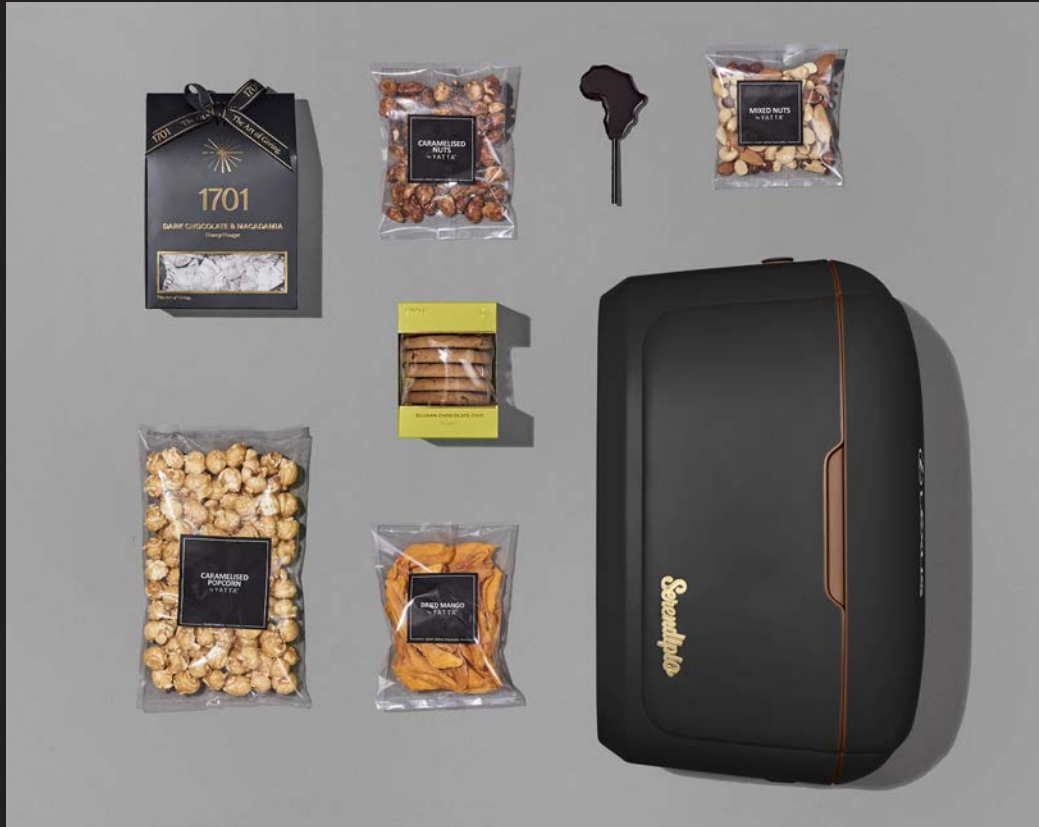

## INSIDE YOUR YATTA HAMPER

40 (l) x 20 (w) x 33 (h) cm  
eco-friendly rPET felt gift bag

caramelised  
popcorn - 100g

caramelised  
nuts - 100g

mixed nuts  
- 100g

serendipio marina  
12L cooler box

1701 dark chocolate  
& macadamia honey  
nougat box - 160g

1701 belgian chocolate  
chip biscuits - 200g

africa shaped  
sucker - 30g

dried mango  
- 100g

GH-YT-47-B

## ELEGANT ESCAPE HAMPER

hamper contents are presented in an elegant drawstring bag and then packaged into a luxury felt gift bag

The Elegant Escape hamper is a sophisticated blend of style and luxury designed for the trendy adventurer. Elevate your adventures with a hamper that ensures you enjoy the great outdoors with unmatched elegance and flair.