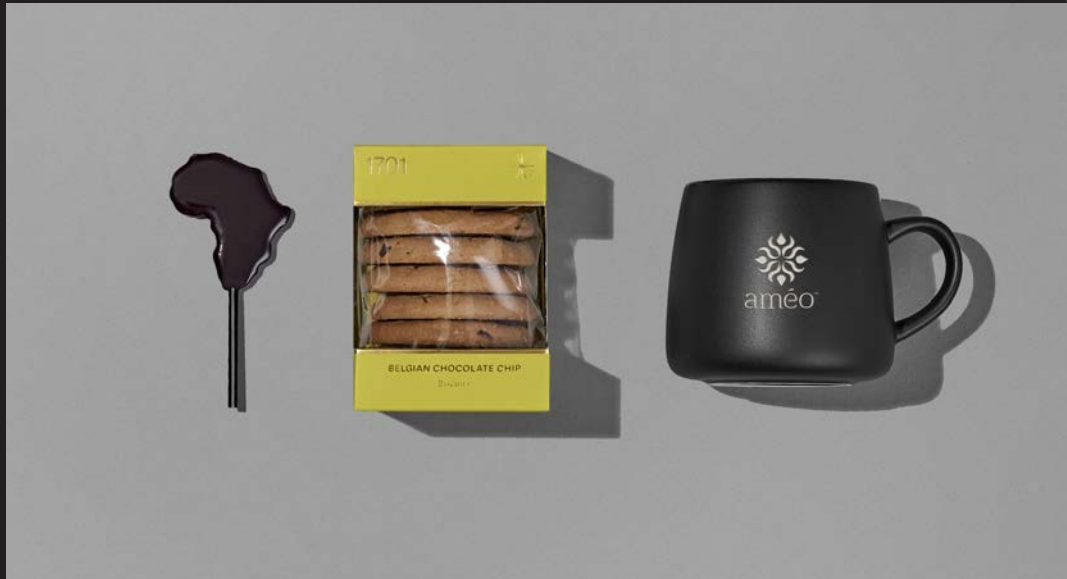

## ARTISAN ARRAY HAMPER

hamper contents are presented in an elegant drawstring bag and then packaged into a luxury felt gift bag

The Artisan Array hamper features a beautifully crafted premium ceramic mug and delicious biscuits. Whether for a cozy coffee break or a sweet treat, this gift is sure to warm hearts and bring smiles.

## GROOVY GOODIES HAMPER

hamper contents are presented in an elegant drawstring bag and then packaged into a luxury felt gift bag

The Groovy Goodies hamper embraces the essence of simple elegance. Stylishly combined for those who appreciate straightforward luxury, it's an ideal gift that combines practicality with a hint of sophistication.