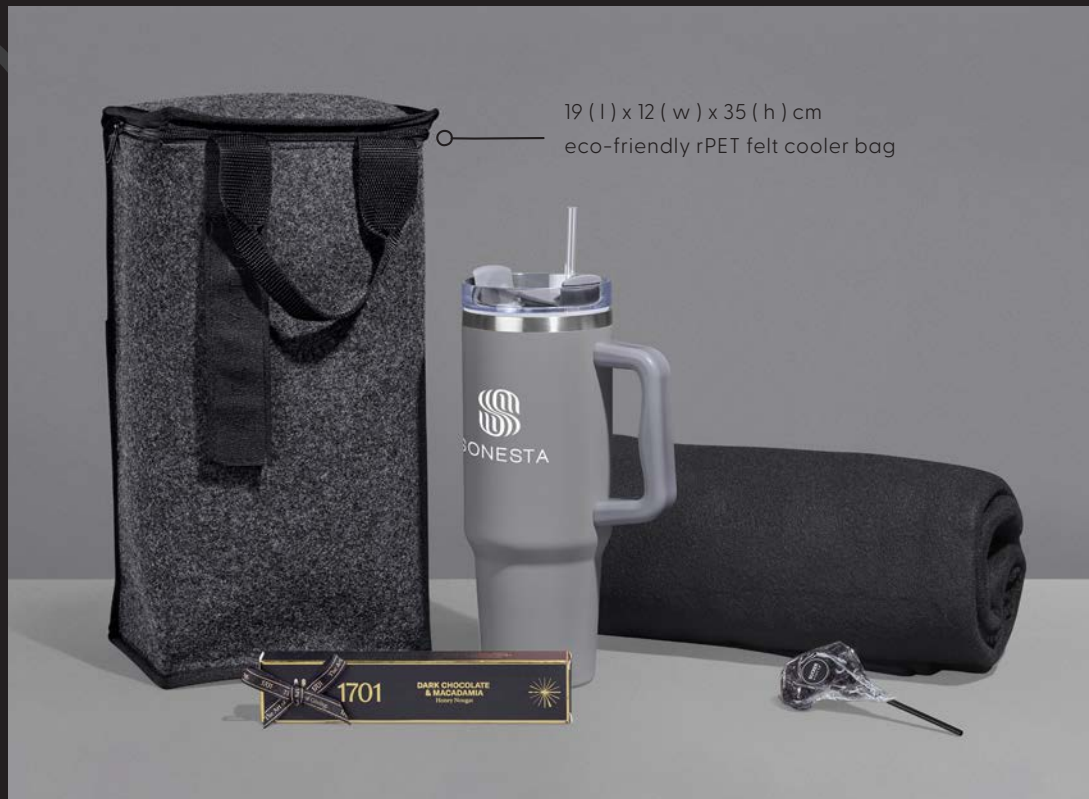

GH-YT-86-B

WARM WISHES HAMPER

Send a little joy with the Warm Wishes hamper—a classy and thoughtful gift designed to brighten a day. Whether it is a special occasion or just because, this hamper is sure to bring a smile and add a touch of warmth to their day.