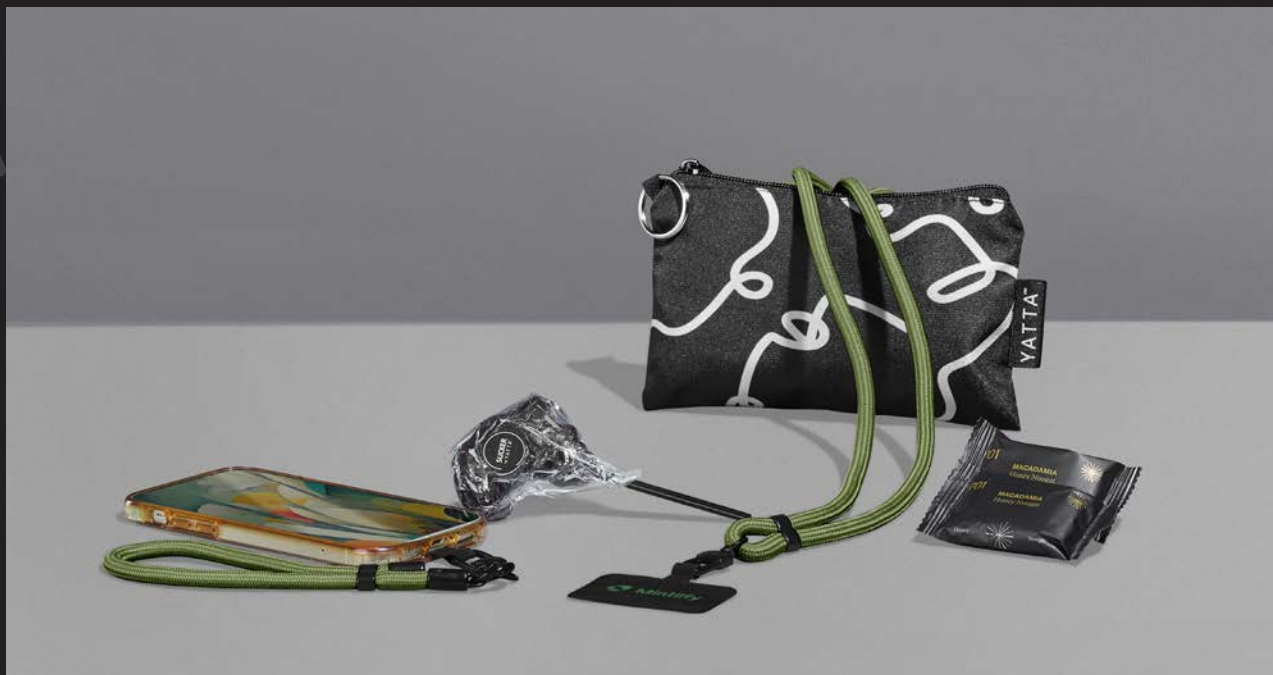

## STRAP &amp; STASH HAMPER

Introducing the Strap Stash hamper—a practical set that combines stylish wrist and crossbody phone straps neatly packed in a handy key coin purse. It's a small yet meaningful gift that is both functional and delightful!