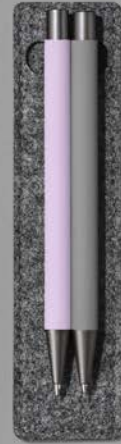

hamper contents are presented in an elegant drawstring bag and then packaged into a premium gift box

INSIDE YOUR YATTA HAMPER

caramelised nuts - 100g

mixed nuts - 100g

alex varga figo stainless steel vacuum tumbler - 370ml

alex varga mollino ball pen

alex varga omnibus A5 soft cover notebook

africa shaped sucker - 30g

1701 dark chocolate & macadamia honey nougat box - 160g

## INSIDE YOUR YATTA HAMPER

1701 macadamia honey nougat mini's - 12g

1701 dark chocolate & macadamia honey nougat bar - 100g

altitude lindsey ball pen & pencil set

africa shaped sucker - 30g

altitude vogue burford A5 soft cover notebook