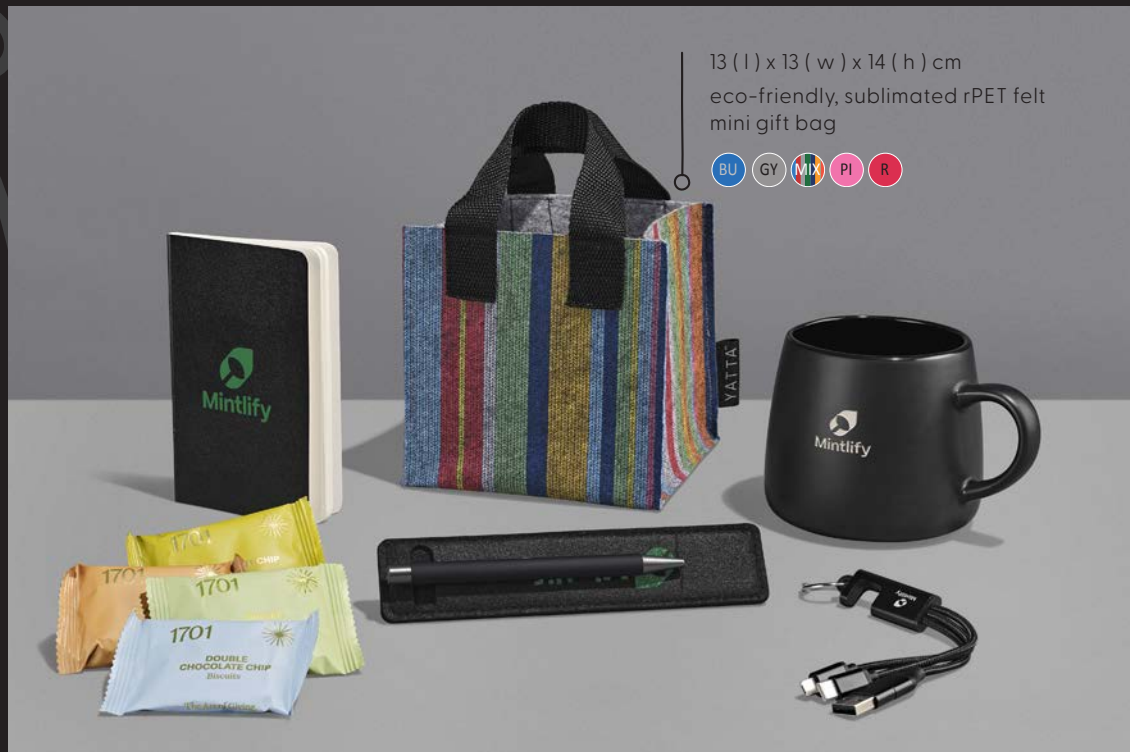

GH-YT-106-B

GOAL GETTER HAMPER

Big goals start with small wins, and the Goal Getter hamper is here to cheer you on! Whether planning, plotting, or powering through, this hamper is a trusty sidekick for getting things done (with snacks, of course).