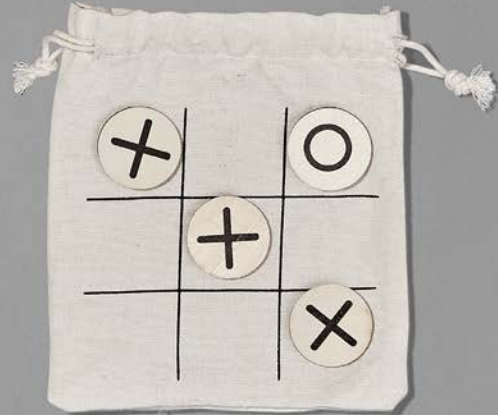

altitude conte felt pen pouch

okiyo yashi stylus ball pen