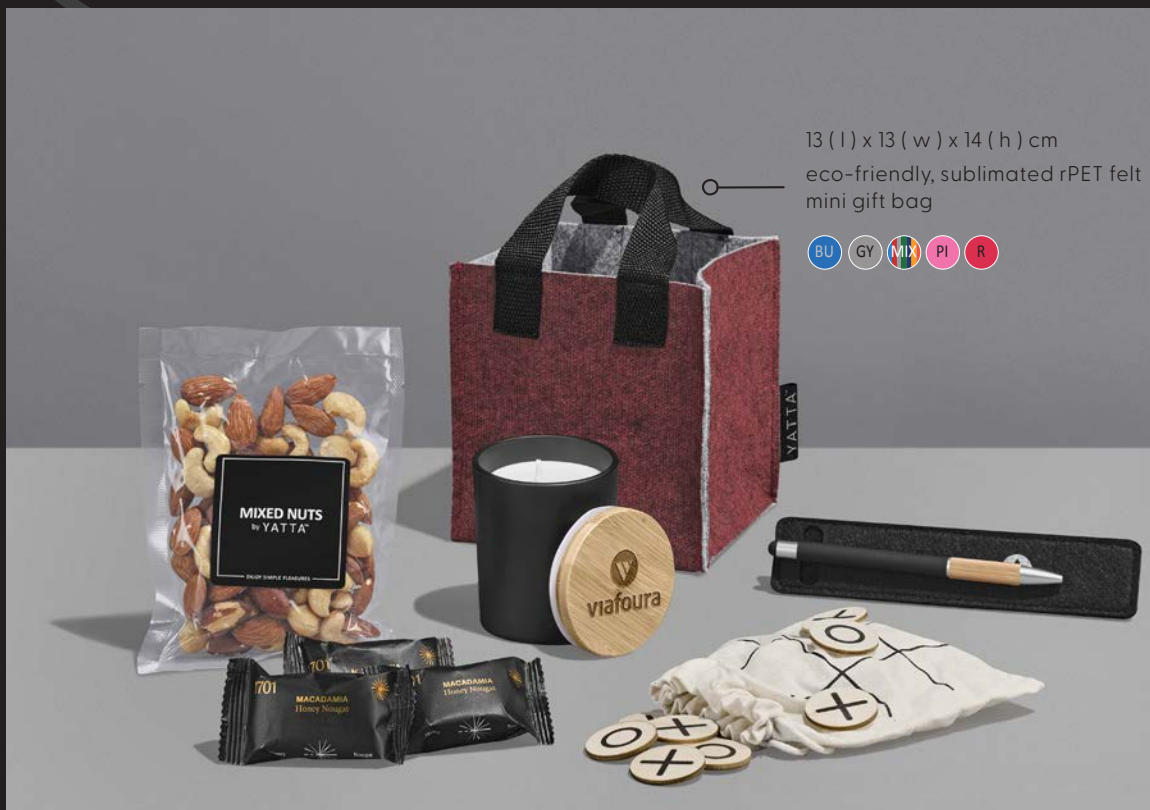

## SMART START HAMPER

Kick off the day or your next adventure with the Smart Start hamper which is a unique gift set designed to energize and inspire. This little desk drop or travel-themed treat, is a smart (and sustainable) way to say “let’s get going!”.

INSIDE YOUR YATTA HAMPER

okiyo soshin  
cork tri-cable

mixed nuts - 100g

okiyo bouken cork  
passport holder

dried mango - 100g

okiyo bouken cork luggage tag

## INSIDE YOUR YATTA HAMPER

mixed nuts - 100g

okiyo rirakkusu scented candle

altitude cabala xoxo set

altitude conte felt pen pouch

okiyo yashi stylus ball pen

1701 macadamia honey nougat mini's - 12g

GH-YT-104-B

## FRESH FOCUS HAMPER

Clear the mental clutter and spark a moment of clarity with the Fresh Focus hamper – a small but mighty set designed to refresh and refocus.

GH-YT-103-B