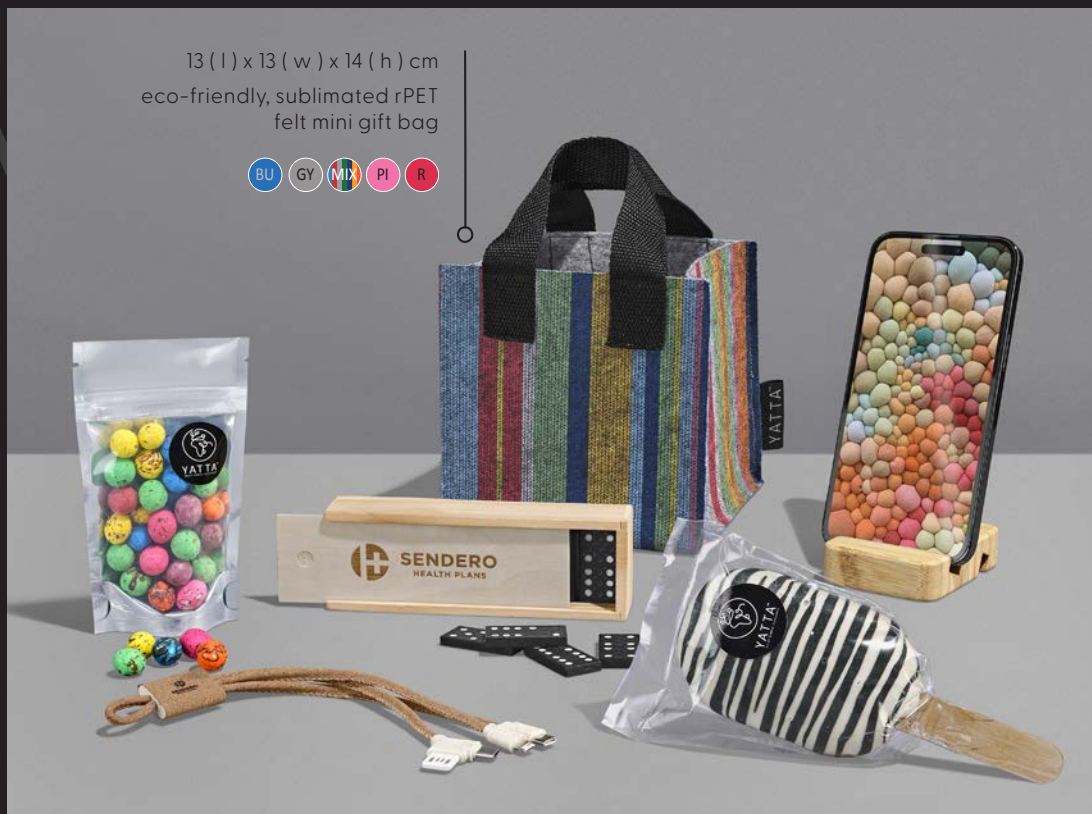

# BOOST BUNDLE HAMPER

13 (l) x 13 (w) x 14 (h) cm

eco-friendly, sublimated rPET felt  
mini gift bag

The Boost Bundle hamper is a playful mix of fun and flavor. Whether it's break time, brainstorm time, or just-because time, this bundle brings the boost that is needed.

INSIDE YOUR YATTA HAMPER

mixed nuts - 100g

altitude sergio playing cards set

gingerbread biscuit lollie - 65g

speckled eggs - 50g

jelly beans - 50g

altitude cabala xoxo set

dried mango - 100g

## INSIDE YOUR YATTA HAMPER

altitude emilia domino set

speckled eggs - 50g

gingerbread biscuit  
lollie - 65g

okiyo soshin cork  
tri-cable

okiyo shinpura bamboo  
phone & tablet stand

GH-YT-105-B

## DAILY DRIVE HAMPER

13 (l) x 13 (w) x 14 (h) cm  
eco-friendly, sublimated rPET  
felt mini gift bag

Fuel your day with a little fun, function, and flavour with the Daily Drive hamper. This is a unique pick-me-up gift for staying powered, focused, and entertained.