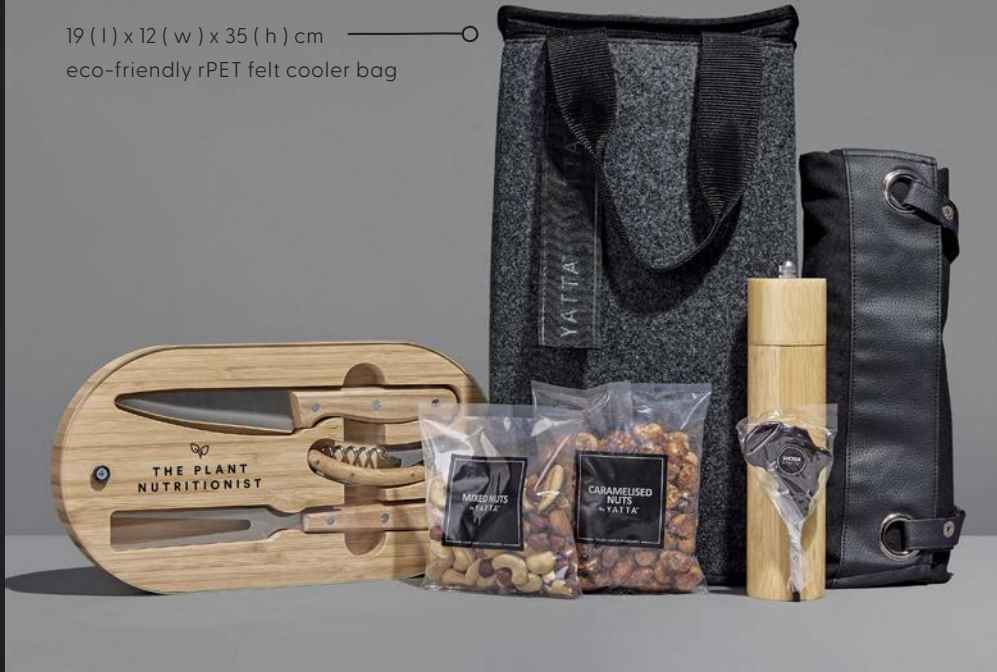

GH-YT-12-B

CULINARY CUTIES HAMPER

19 (l) x 12 (w) x 35 (h) cm
eco-friendly rPET felt cooler bag

hamper contents are presented in an elegant drawstring bag and then packaged into a luxury felt cooler bag