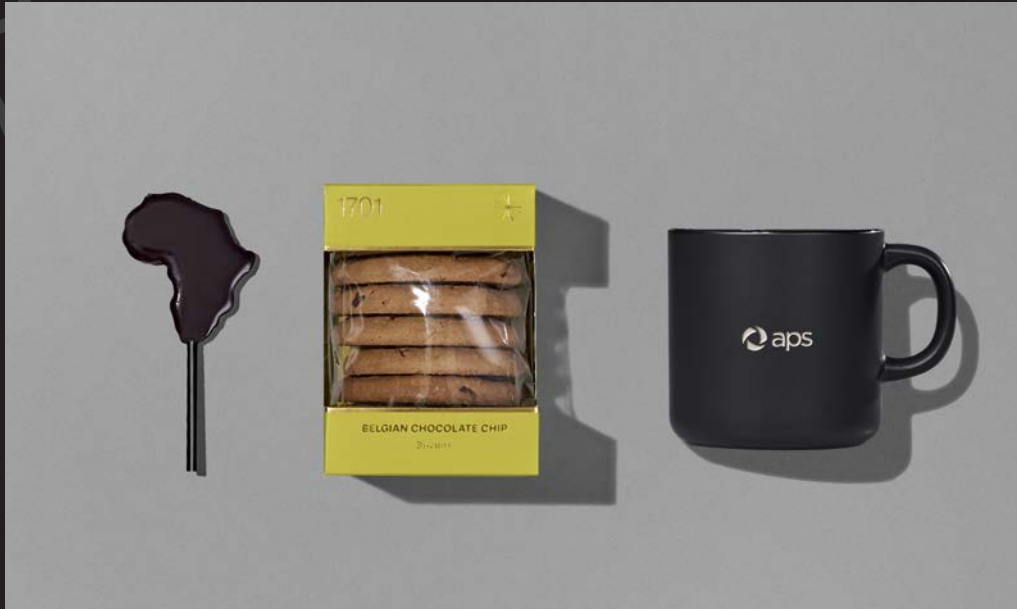

## INSIDE YOUR YATTA HAMPER

20 (l) x 15 (w) x 20 (h) cm  
eco-friendly rPET felt gift bag

alex varga aletina ceramic  
coffee mug – 400ml

africa shaped  
sucker - 30g

1701 belgian chocolate  
chip biscuits - 200g

## ARTISAN ARRAY HAMPER

hamper contents are presented in an elegant drawstring bag and then packaged into a luxury felt gift bag

The Artisan Array hamper features a beautifully crafted premium ceramic mug and delicious biscuits. Whether for a cozy coffee break or a sweet treat, this gift is sure to warm hearts and bring smiles.