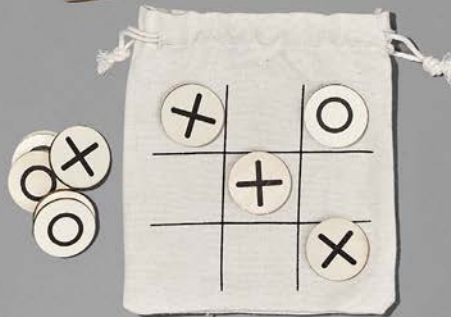

okiyo moshi glass & bamboo lunch box

caramelised popcorn - 100g

okiyo wabi-sabi glass water bottle - 500ml

okiyo nakama bamboo cutlery set

altitude cabala xoxo set