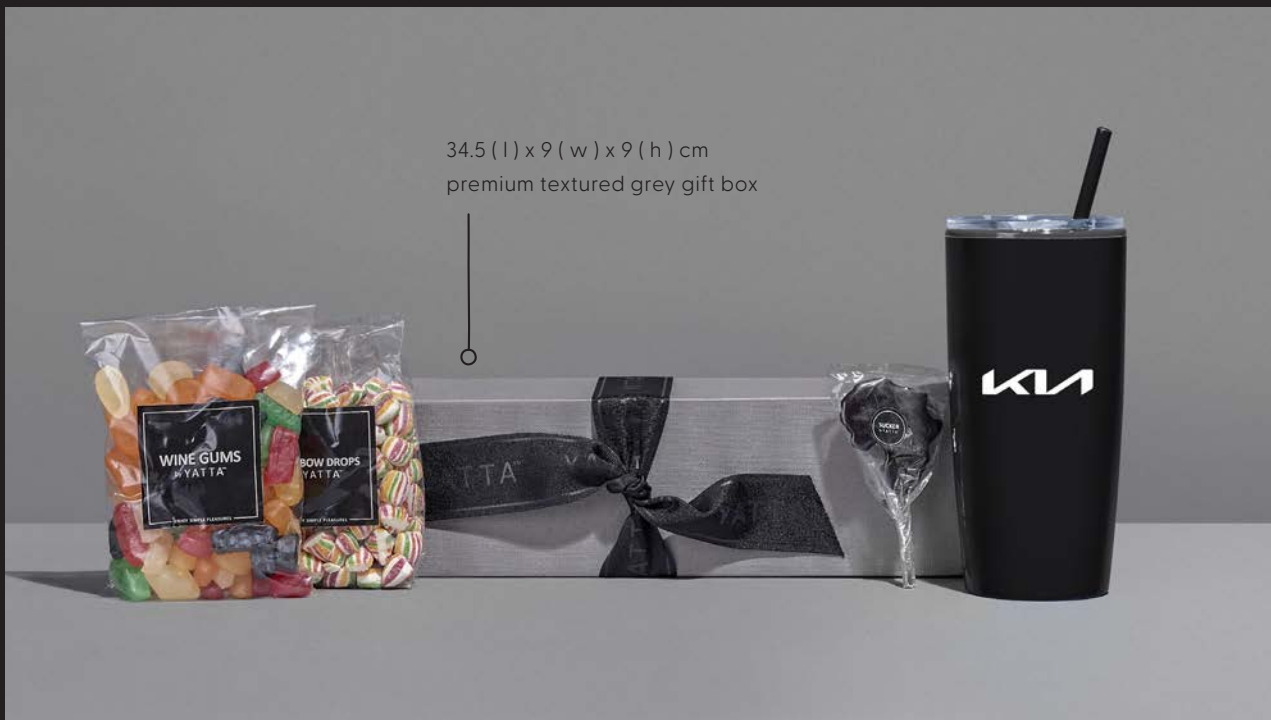

## SWEET SOLACE HAMPER

24 (l) x 16 (w) x 23 (h) cm  
eco-friendly rPET felt cooler bag

The Sweet Solace hamper is a collection of desirable essentials made for quiet moments, light-hearted breaks, and well-deserved treats. Packed into a sleek 12-can luxury felt cooler bag, this hamper is perfect for on-the-go enjoyment, whether it is a solo outing, a peaceful lunch break, or a casual day outdoors.

hamper contents are presented in an elegant drawstring bag and then packaged into a luxury felt cooler bag

YATTA™  
DESKDROP  
HAMPERS

GH-YT-6-B

## CHEERFUL CHOICES HAMPER

34.5 (l) x 9 (w) x 9 (h) cm  
premium textured grey gift box

Brighten up a day with the Cheerful Choices hamper. The hamper brings a splash of fun and a sprinkle of sweetness to everyday life. It is the ideal way to celebrate, refresh, and indulge!