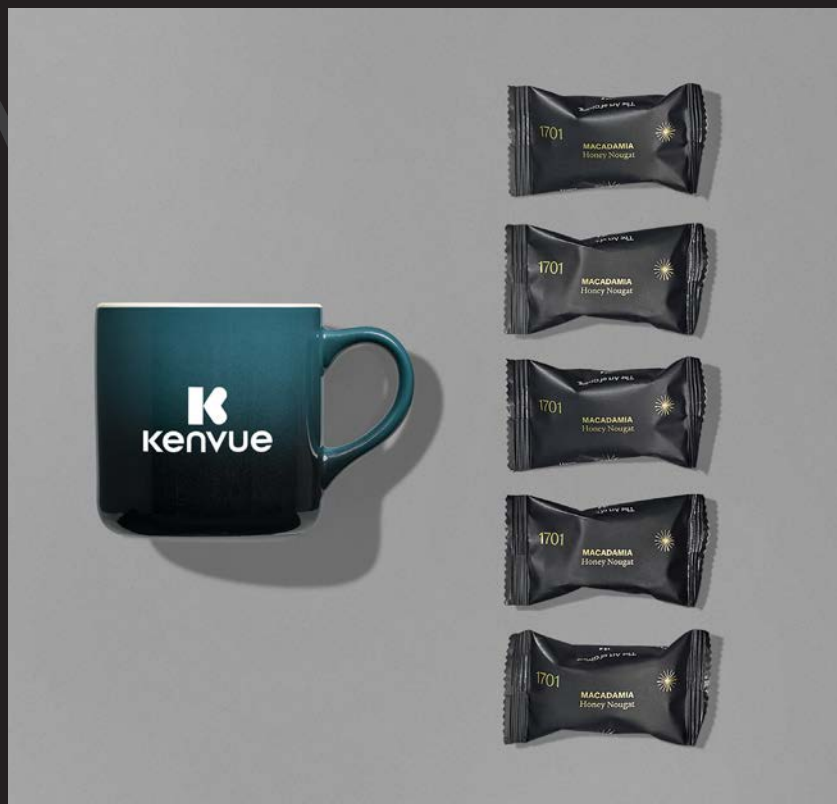

## INSIDE YOUR YATTA HAMPER

1701 macadamia honey  
nougat mini's - 12g

13 (l) x 13 (w) x 14 (h) cm  
eco-friendly, sublimated rPET  
felt mini gift bag

andy cartwright hazyview  
ceramic coffee mug - 330ml

## MAJESTIC MINGLE HAMPER

The Majestic Mingle hamper is an elegant, small gift curated for moments of quiet luxury. This is a timeless token of appreciation that blends taste, sophistication, and charm with each detail.