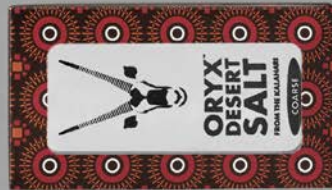

mixed nuts - 100g