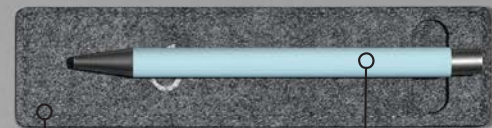

## INSIDE YOUR YATTA HAMPER

1701 dark chocolate & macadamia  
honey nougat box - 160g

glamorous disc  
lip balm

africa shaped  
sucker - 30g

altitude conte felt  
pen pouch

altitude vogue  
omega ball pen

altitude vogue burford A5  
soft cover notebook