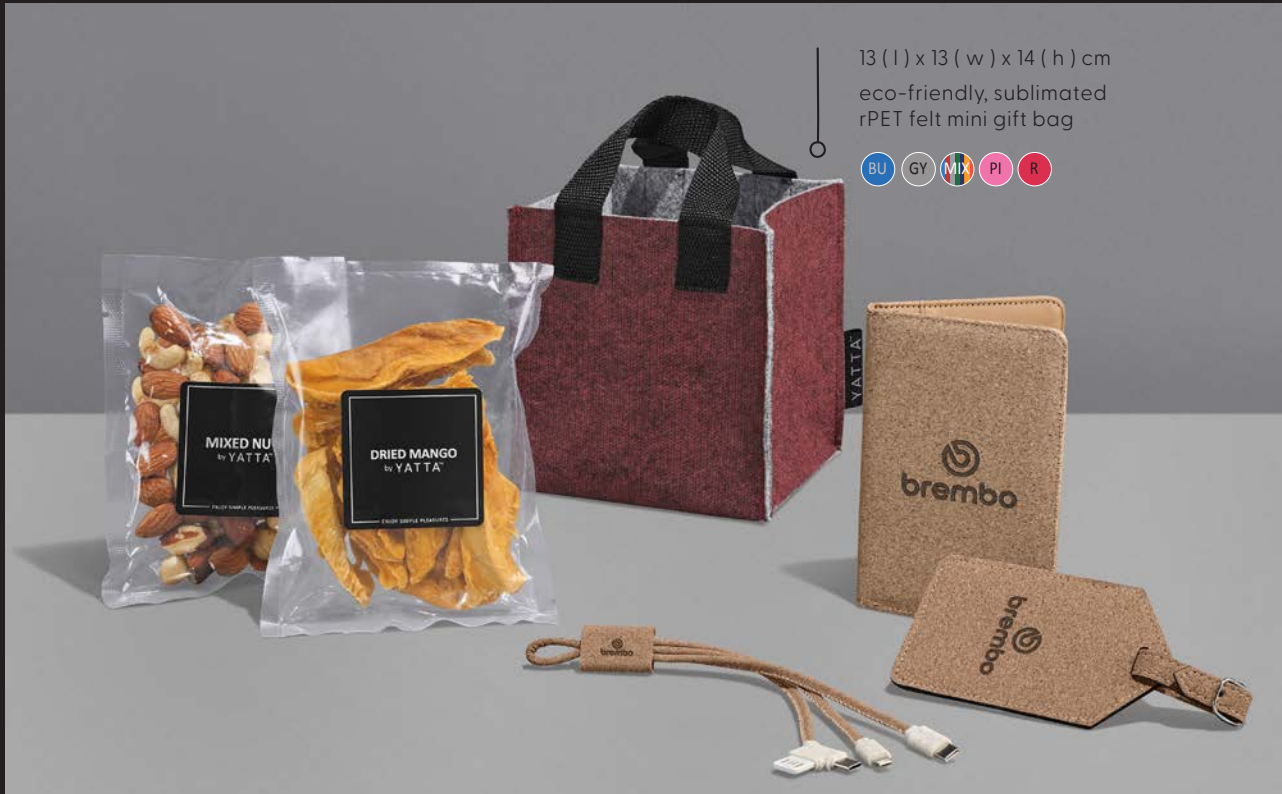

## DAILY DRIVE HAMPER

13 (l) x 13 (w) x 14 (h) cm  
eco-friendly, sublimated rPET  
felt mini gift bag

Fuel your day with a little fun, function, and flavour with the Daily Drive hamper. This is a unique pick-me-up gift for staying powered, focused, and entertained.

## SMART START HAMPER

Kick off the day or your next adventure with the Smart Start hamper which is a unique gift set designed to energize and inspire. This little desk drop or travel-themed treat, is a smart (and sustainable) way to say “let’s get going!”.