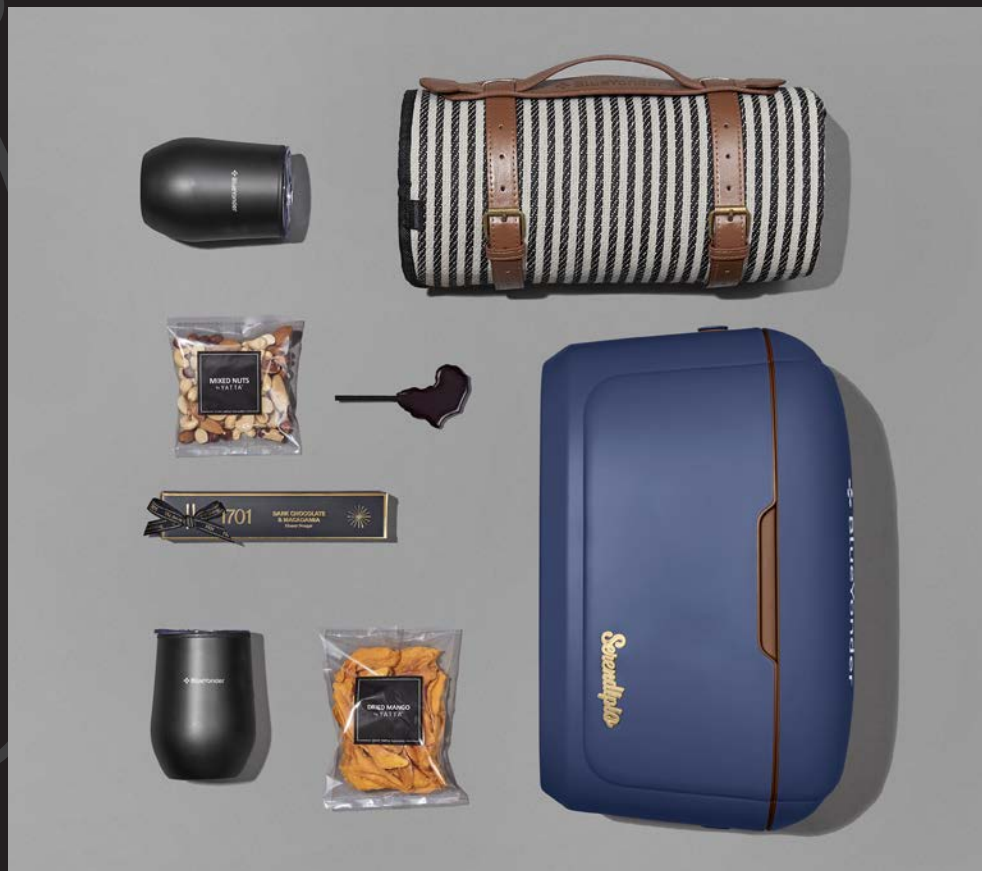

## SOPHISTICATED SOIREE HAMPER

The Sophisticated Soiree hamper is designed to combine functionality with flair, as it turns every outing into a chic and memorable experience. Perfect for those who appreciate both luxury and adventure, this hamper ensures that life's outdoor moments are as refined as they are enjoyable. Embrace elegance and sophistication in the great outdoors.