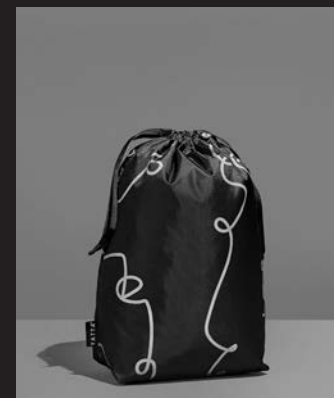

The Eco Explorer hamper is a thoughtful bundle for the adventurer who is always on the move. This eco-friendly set is packed with essentials to fuel your journey whether one is exploring the outdoors or tackling the daily grind. This set has everything needed to stay energized and connected, all with the planet in mind.

hamper contents are presented in an elegant drawstring bag and then packaged into a premium gift box