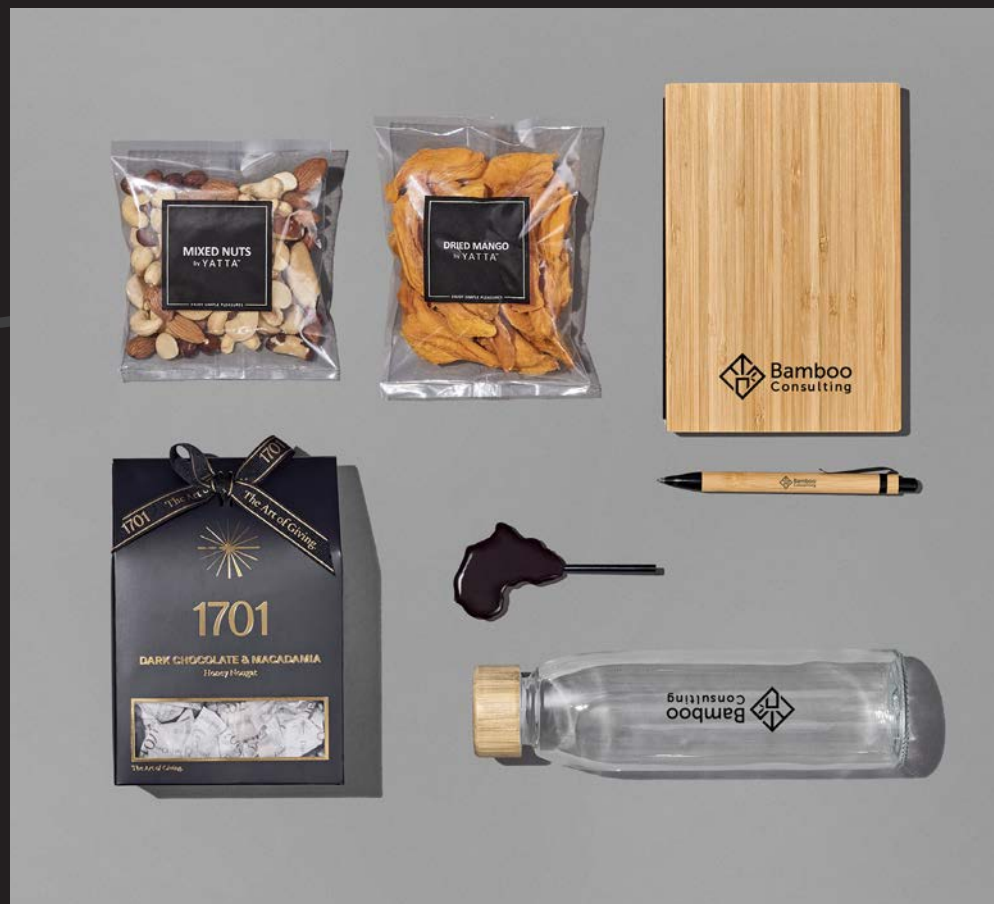

okiyo yahari bamboo  
notebook & pen set

dried mango  
- 100g

mixed nuts  
- 100g

## REGAL RESERVES HAMPER

hamper contents are presented in an elegant drawstring bag and then packaged into a premium gift box

The Regal Reserves hamper is a sophisticated blend of class and eco-consciousness. Thoughtfully curated with upmarket and eco-friendly products, this gift offers a touch of class with every element, making it a truly valuable and distinguished gift.