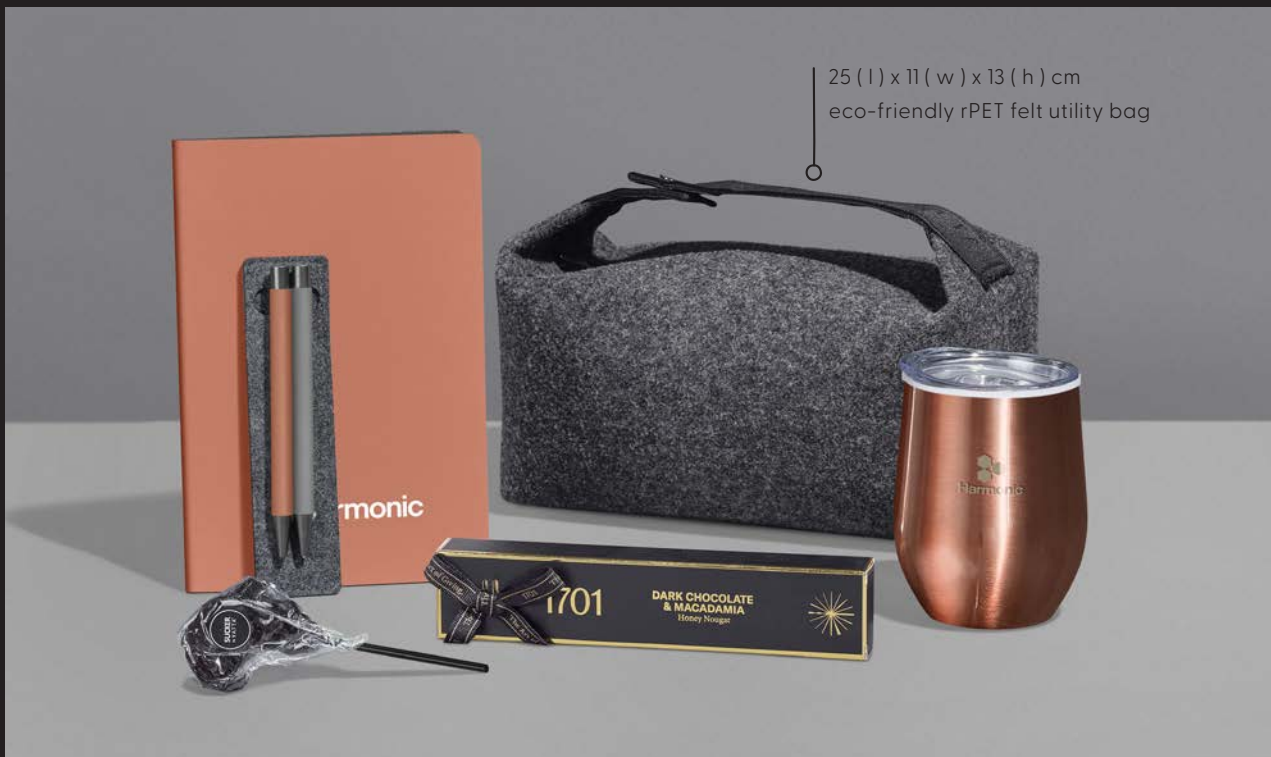

GH-YT-83-B

LUXE LINES HAMPER

The Luxe Lines hamper combines thoughtful elegance, style, and sophistication. Whether curated for a special occasion or simply treating someone special, this hamper is designed to impress.