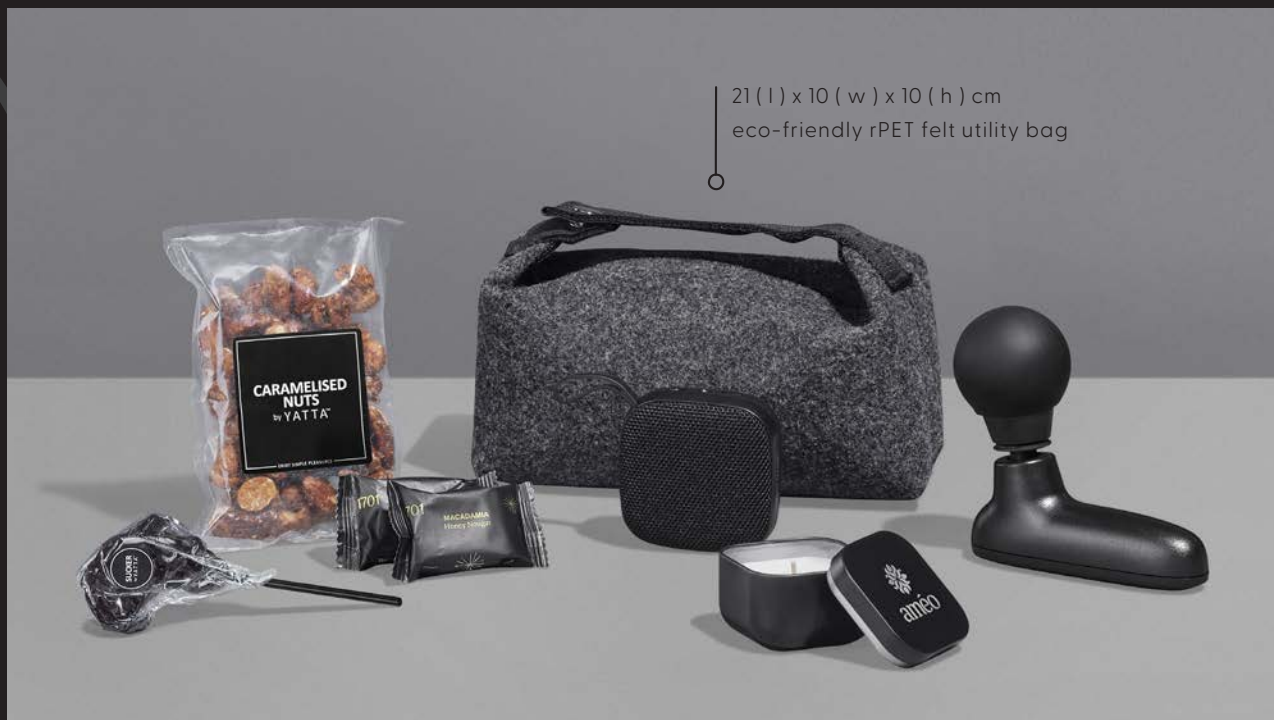

GH-YT-81-B

SOOTHING SPLENDOR HAMPER

21 (l) x 10 (w) x 10 (h) cm
eco-friendly rPET felt utility bag

Unwind in style with the Soothing Splendor hamper, a hamper designed to soothe the senses and elevate self-care. Ideal for unwinding after a long day or creating a serene escape.