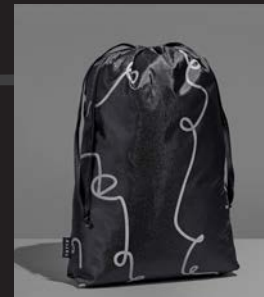

GH-YT-5-B

BREW-BOX HAMPER

29 (l) x 27 (w) x 13 (h) cm
premium textured grey gift box

The Brew Box hamper is the ultimate blend of comfort and elegance, designed to make every coffee moment a little more special. Ideal for transforming a coffee ritual into a delightful experience. Sip, savour, and indulge in luxury.

hamper contents are presented in an elegant drawstring bag and then packaged into a premium gift box