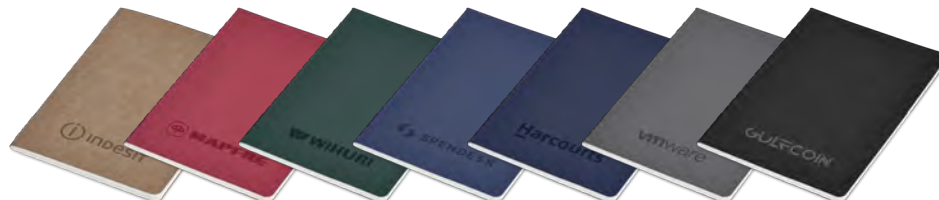

NF-OK-181-B

**EMIKA FSC CERTIFIED PAPER
A6 SOFT COVER NOTEBOOK**

NT R DG1 BU N DG2 BL