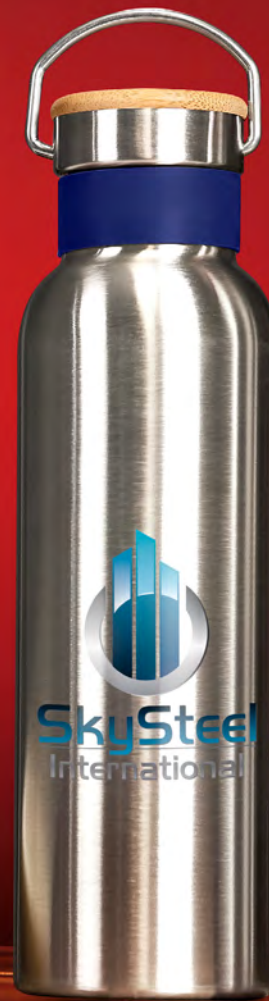

**GP-KS-25-B**  
**BERMUDA KORK RECYCLED STAINLESS**  
**STEEL WATER BOTTLE - 800ML**

SW NU R SA LT N BL

**DR-KS-285-B**  
**TUGELA RECYCLED ALUMINIUM**  
**WATER BOTTLE - 750ML**

- SW
- CM
- SA
- N
- BL

Your **EVERYDAY ESSENTIAL** for clean sipping on the go with no spills or waste.

**ECO-CHIC BAMBOO LID MEETS**  
stainless steel insulation - freshness  
that lasts, wherever you go.

**KOOSH-8911**  
CONGO STAINLESS STEEL  
VACUUM WATER BOTTLE - 600ML