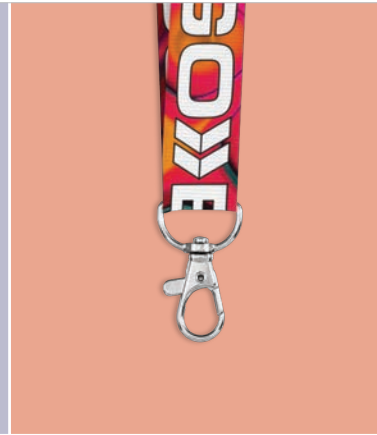

CUSTOM LANYARDS & STRAPS

BRANDED YOUR WAY!

2025-2026

Custom Lanyards & Straps that Showcase Your Brand

Our collection of versatile lanyards, keyholders, and wrist straps combines functionality with vibrant branding. Made from premium satin or durable petersham tape, each piece is designed for comfort and everyday use, featuring single-sided or double-sided sublimation for bold, eye-catching designs. Whether you need a secure way to carry essentials, a handy bottle opener, or a versatile strap for events and activations, these accessories deliver practicality while showcasing your brand in full colour. Ideal for conferences, giveaways, and promotions, this range ensures your logo travels everywhere - making your brand visible, memorable, and stylish.

GP-AL-95-B
**ALTITUDE EVENTS
 SINGLE-SIDED
 SUBLIMATED SATIN
 WRISTBAND**

altitude

GP-AL-28-B
**ALTITUDE RAMBLER
 SINGLE-SIDED
 SUBLIMATED SATIN
 WRIST PHONE
 STRAP**

altitude

GP-AL-114-B
**ALTITUDE AQUA
 DOUBLE-SIDED
 SUBLIMATED
 SATIN CROSSBODY
 BOTTLE LANYARD**

altitude
GP-AL-75-B
ALTITUDE FIRENZE
DOUBLE-SIDED
SUBLIMATED SATIN
PHONE STRAP

altitude
GP-AL-70-B
ALTITUDE TURACO
DOUBLE-SIDED
SUBLIMATED SATIN
CROSSBODY
PHONE STRAP

altitude
GP-AL-109-B
ALTITUDE GARROS
DOUBLE-SIDED
SUBLIMATED SATIN
LANYARD

altitude
GP-AL-96-B
ALTITUDE BADGE
REEL SINGLE-SIDED
SUBLIMATED SATIN
LANYARD

altitude
GP-AL-98-B
ALTITUDE BADGE
REEL DOUBLE-SIDED
SUBLIMATED SATIN
LANYARD

altitude

GF-AL-940-B
**ALTITUDE SNAP HOOK
CLIP SINGLE-SIDED
SUBLIMATED
SATIN LANYARD**