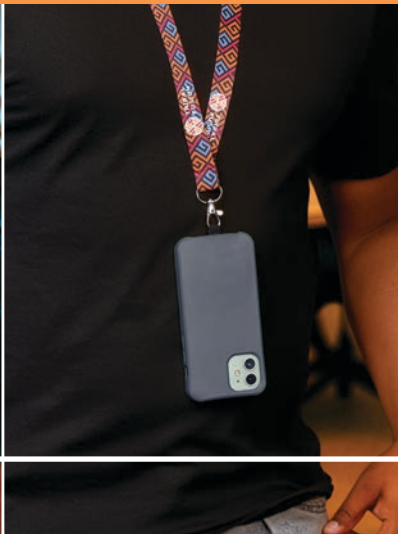

CUSTOM LANYARDS & STRAPS

BRANDED YOUR WAY!

2025-2026

Custom Lanyards & Straps that Showcase Your Brand

Our collection of versatile lanyards, keyholders, and wrist straps combines functionality with vibrant branding. Made from premium satin or durable petersham tape, each piece is designed for comfort and everyday use, featuring single-sided or double-sided sublimation for bold, eye-catching designs. Whether you need a secure way to carry essentials, a handy bottle opener, or a versatile strap for events and activations, these accessories deliver practicality while showcasing your brand in full colour. Ideal for conferences, giveaways, and promotions, this range ensures your logo travels everywhere - making your brand visible, memorable, and stylish.

altitude

GP-AL-116-B
**ALTITUDE CORDELLE
DOUBLE-SIDED
SUBLIMATED
SATIN WRIST STRAP
KEYHOLDER**

altitude

GP-AL-121-B
**ALTITUDE STRAPTIQUE
DOUBLE-SIDED
SUBLIMATED
SATIN CARABINER
KEYHOLDER**

altitude

GP-AL-117-B
**ALTITUDE TETHER
DOUBLE-SIDED
SUBLIMATED
SATIN KEYHOLDER
LANYARD**

altitude

GP-AL-122-B
**ALTITUDE TAGARI
DOUBLE-SIDED
SUBLIMATED SATIN WRIST
STRAP CARABINER
KEYHOLDER**

altitude

GP-AL-123-B
**ALTITUDE ELVO
DOUBLE-SIDED
SUBLIMATED
SATIN CARABINER
KEYHOLDER LANYARD**

altitude