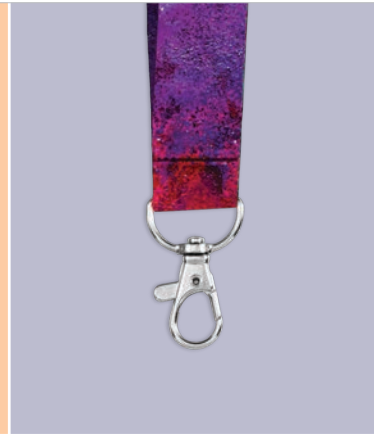

CUSTOM LANYARDS & STRAPS

BRANDED YOUR WAY!

2025-2026

Custom Lanyards & Straps that Showcase Your Brand

Our collection of versatile lanyards, keyholders, and wrist straps combines functionality with vibrant branding. Made from premium satin or durable petersham tape, each piece is designed for comfort and everyday use, featuring single-sided or double-sided sublimation for bold, eye-catching designs. Whether you need a secure way to carry essentials, a handy bottle opener, or a versatile strap for events and activations, these accessories deliver practicality while showcasing your brand in full colour. Ideal for conferences, giveaways, and promotions, this range ensures your logo travels everywhere - making your brand visible, memorable, and stylish.

GP-AL-95-B
**ALTITUDE EVENTS
 SINGLE-SIDED
 SUBLIMATED SATIN
 WRISTBAND**

altitude

GP-AL-28-B
**ALTITUDE RAMBLER
 SINGLE-SIDED
 SUBLIMATED SATIN
 WRIST PHONE
 STRAP**

altitude

GP-AL-114-B
**ALTITUDE AQUA
 DOUBLE-SIDED
 SUBLIMATED
 SATIN CROSSBODY
 BOTTLE LANYARD**

altitude
GP-AL-75-B
ALTITUDE FIRENZE
DOUBLE-SIDED
SUBLIMATED SATIN
PHONE STRAP

altitude
GP-AL-70-B
ALTITUDE TURACO
DOUBLE-SIDED
SUBLIMATED SATIN
CROSSBODY
PHONE STRAP

altitude
GP-AL-109-B
ALTITUDE GARROS
DOUBLE-SIDED
SUBLIMATED SATIN
LANYARD

altitude
GP-AL-96-B
ALTITUDE BADGE
REEL SINGLE-SIDED
SUBLIMATED SATIN
LANYARD

altitude
GP-AL-98-B
ALTITUDE BADGE
REEL DOUBLE-SIDED
SUBLIMATED SATIN
LANYARD

altitude

GF-AL-940-B
**ALTITUDE SNAP HOOK
CLIP SINGLE-SIDED
SUBLIMATED
SATIN LANYARD**