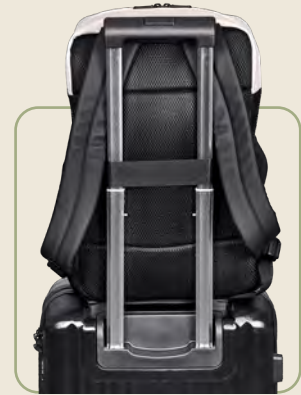

BG-AC-515-B
CEDERBERG WATER-RESISTANT
LAPTOP BACKPACK

Stylish, waterproof, and resilient - this backpack carries every journey with comfort, purpose, and ease.